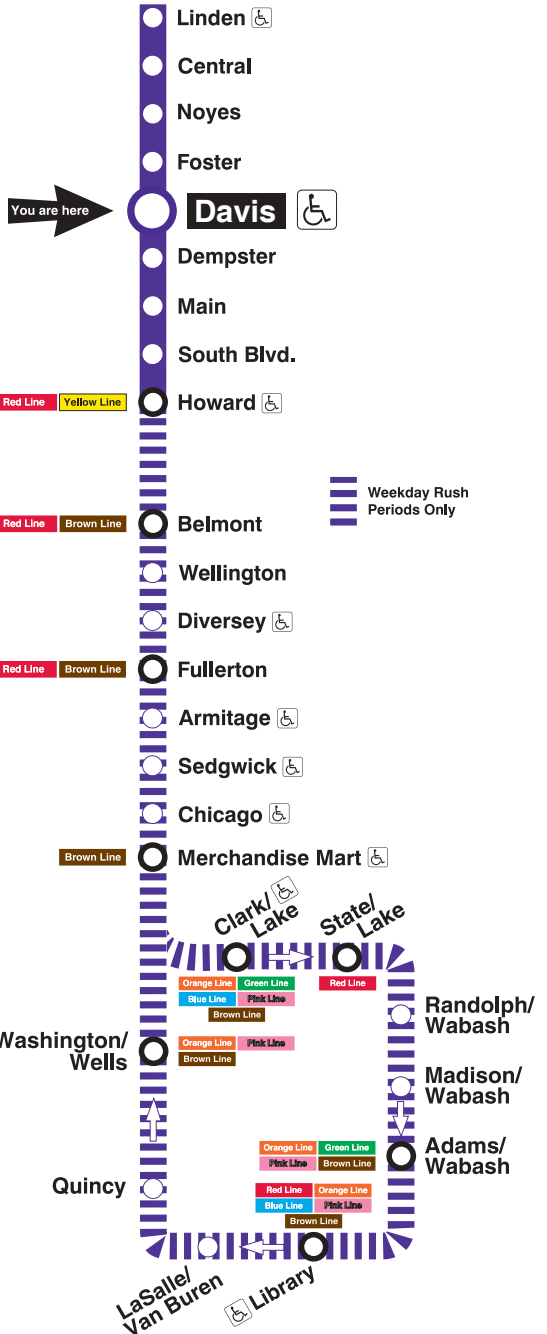

To Loop

Weekdays
5:27am 5:42 5:57 first trains to Loop for AM rush
6:11am 6:24 6:36 6:47 6:57
7:07am 7:16 7:25 7:33 7:41 7:49 7:57
8:05am 8:13 8:22 8:32 8:44 8:57
9:09am 9:22 9:69 last trains to Loop for AM rush
2:37pm 2:50 first trains to Loop for PM rush
3:06pm 3:20 3:34 3:44 3:55
4:05pm 4:15 4:24 4:33 4:41 4:49 4:58
5:07pm 5:17 5:27 5:38 5:49
6:01pm 6:13 6:25
6:37pm last train to Loop for PM rush

Travel Information:

- Phone: 836-7000 (any local area code)
- TTY: 312-836-4949
- Website: transitchicago.com

Customer Information:

- Phone: 1-888-YOUR-CTA (1-888-968-7282)
- TTY: 1-888-CTA-TTY1 (1-888-282-8891)
- Website: transitchicago.com

Chicago Transit Authority